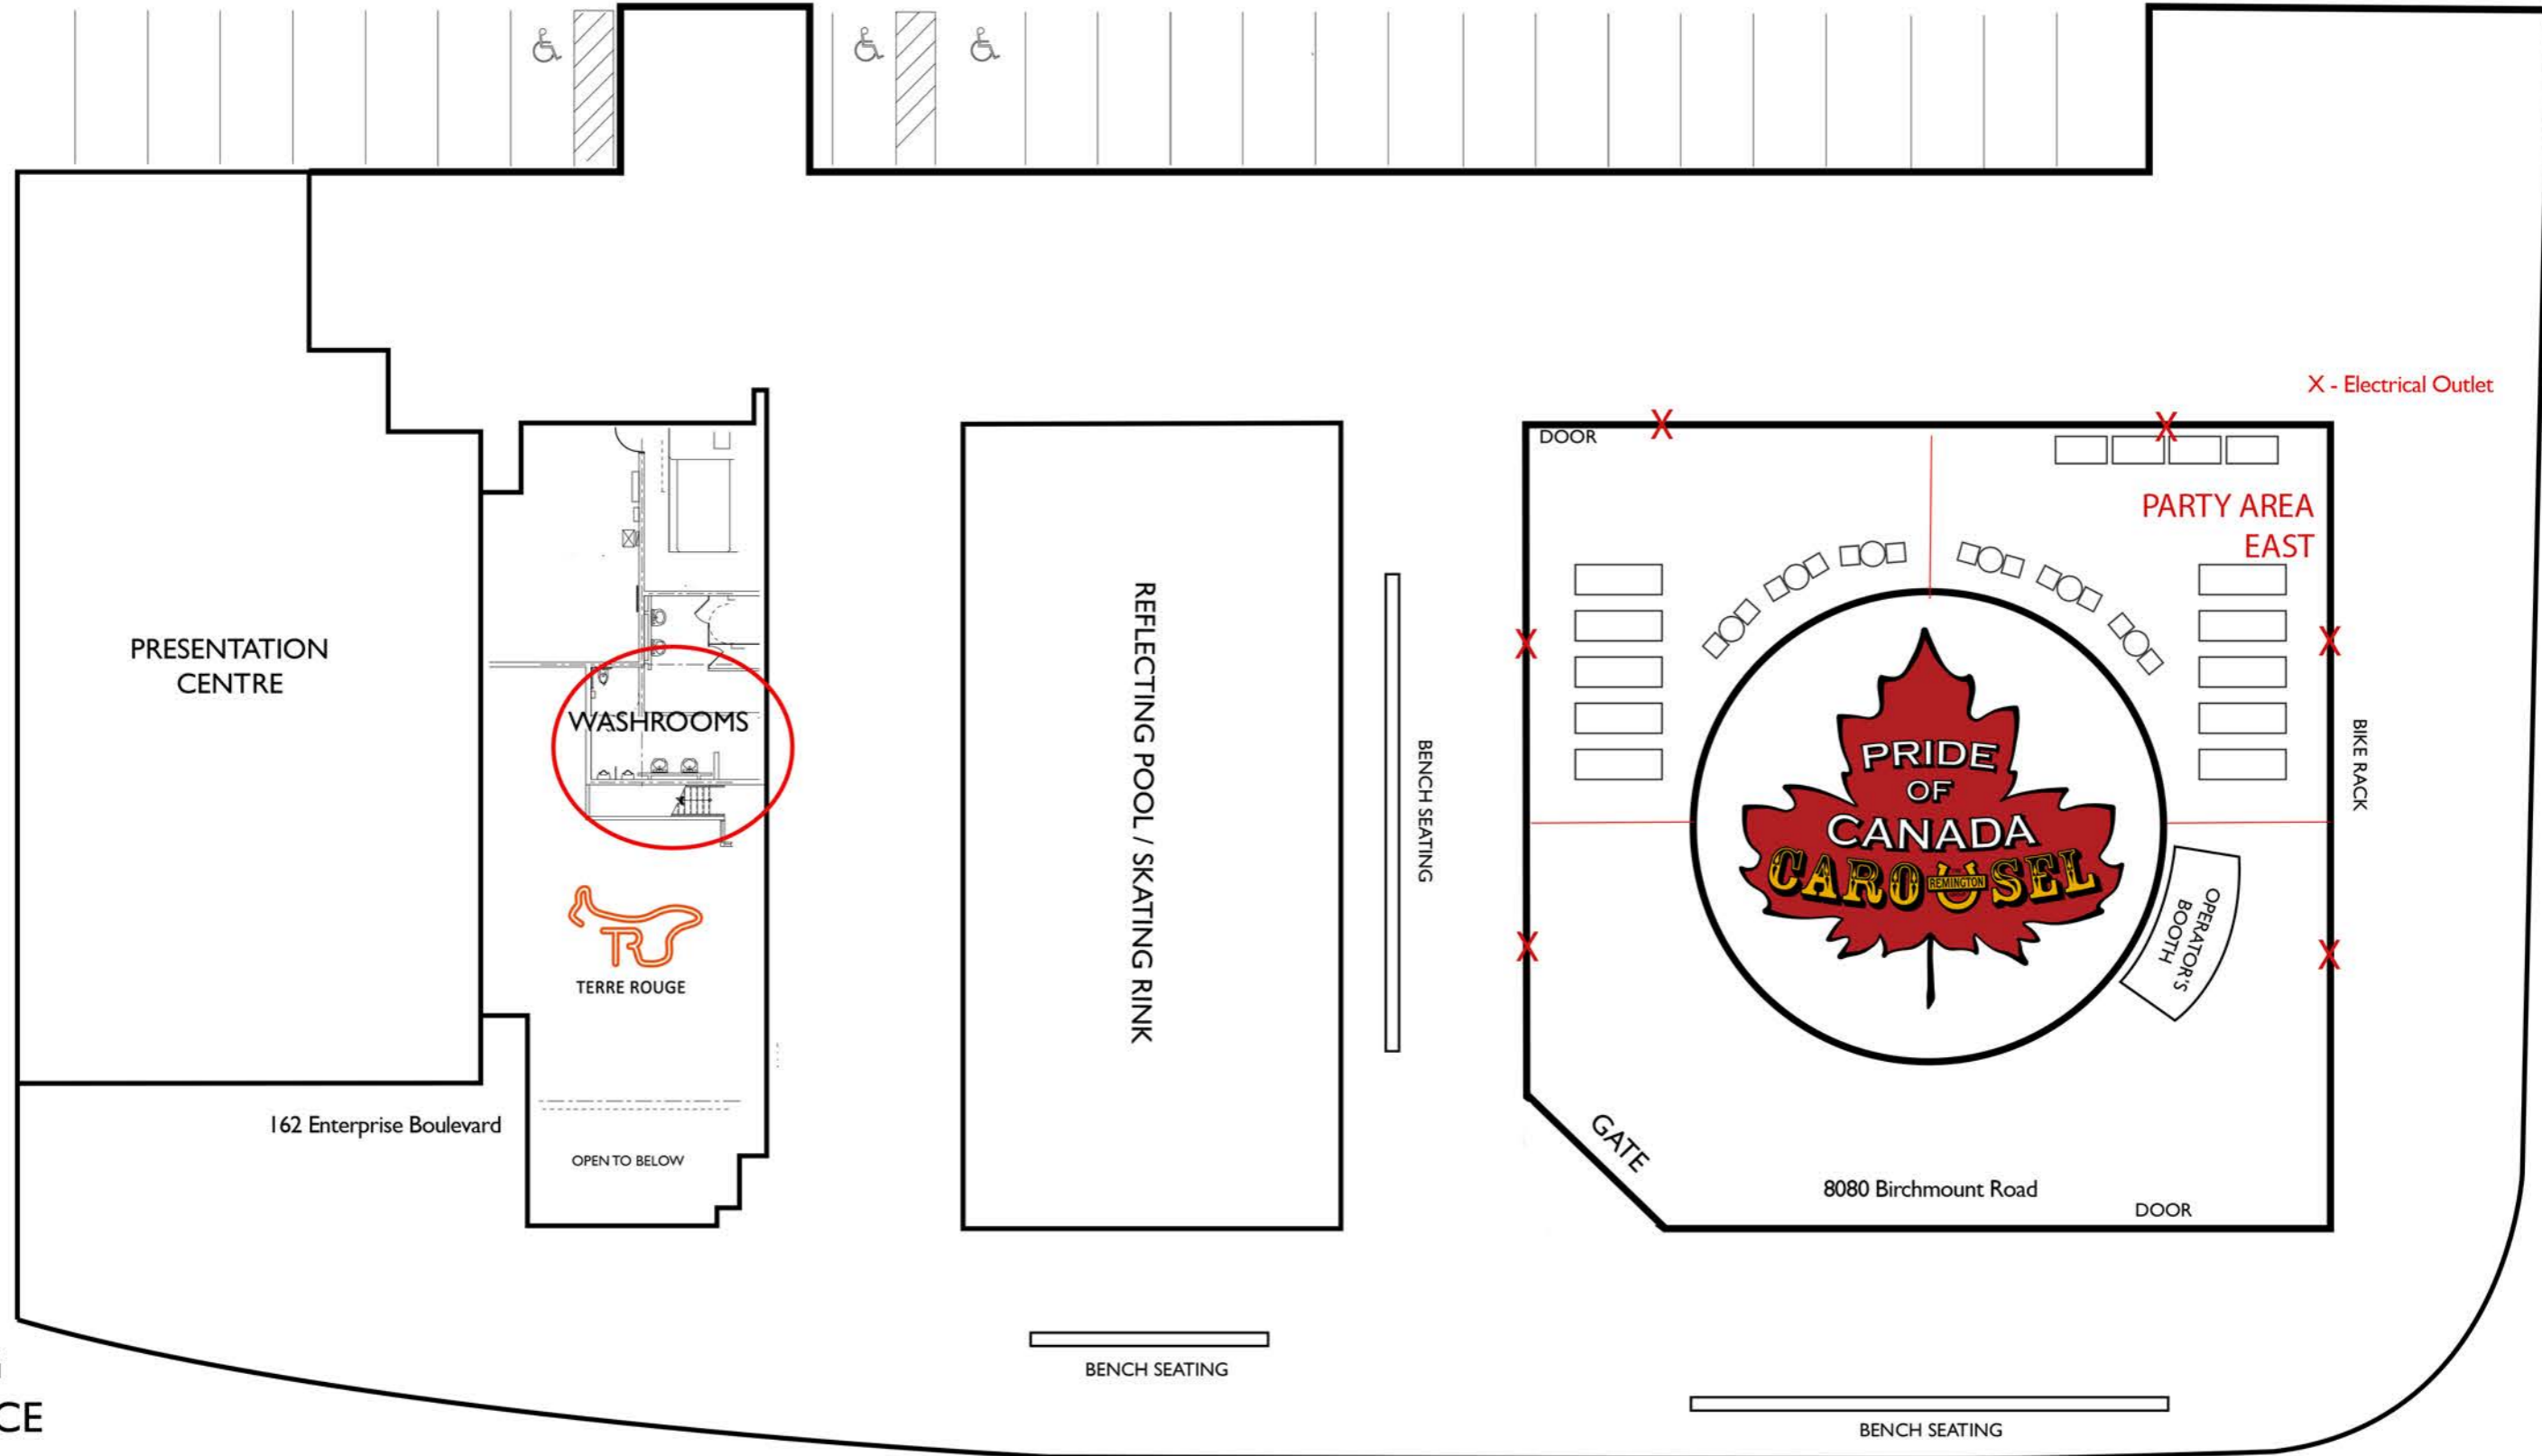

# PRIDE OF CANADA CAROUSEL SITE MAP

PARKING ENTRANCE FROM SOUTHBOUND BIRCHMOUNT

PARKING

PARKING

X - Electrical Outlet

PRESENTATION CENTRE

WASHROOMS

TERRE ROUGE

162 Enterprise Boulevard

OPEN TO BELOW

REFLECTING POOL / SKATING RINK

BENCH SEATING

DOOR

PARTY AREA EAST

BIKE RACK

OPERATOR'S BOOTH

GATE

8080 Birchmount Road

DOOR

BENCH SEATING

BENCH SEATING

BIRCHMOUNT RD

PARKING ENTRANCE FROM ENTERPRISE

ENTERPRISE BLVD